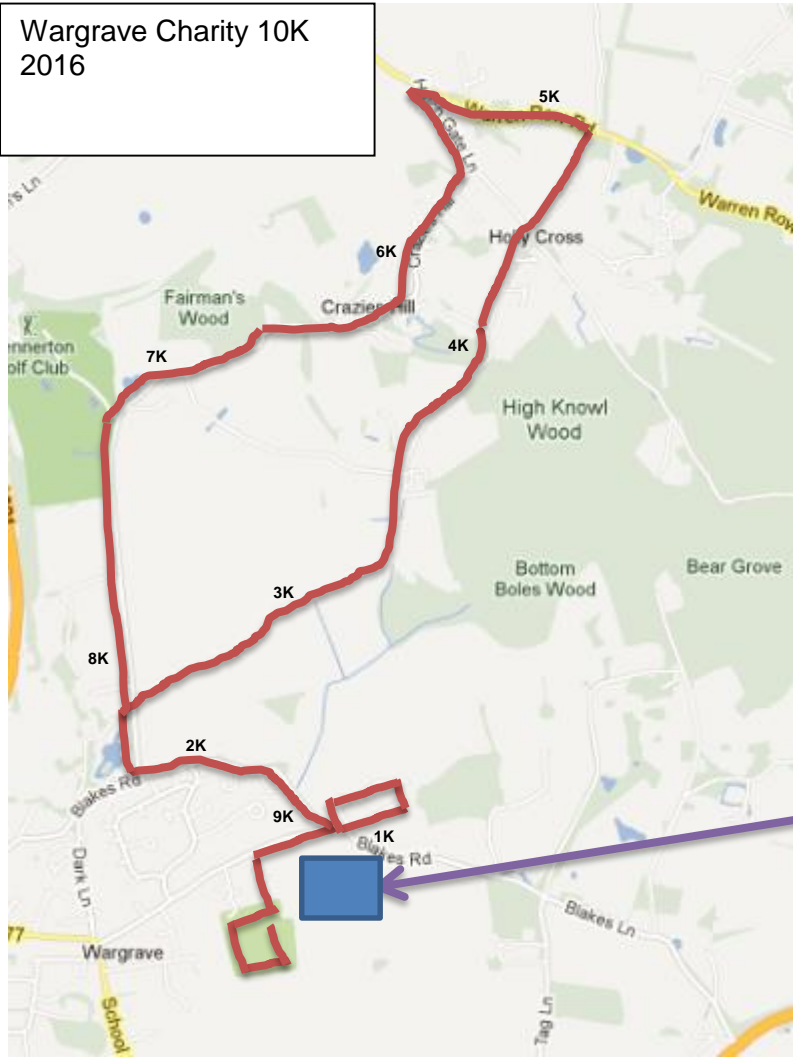

# Wargrave Charity 10K 2016 Course Map & Directions

Wargrave Charity 10K  
2016

Parking

## Directions

To approach the parking area please take either Tag Lane, or Blakes Road, off the A4. This avoids a lot of traffic having to pass through the village. **There is no access to parking from East View Road or Recreation Road, only via the field off Blakes Road, as signposted.**