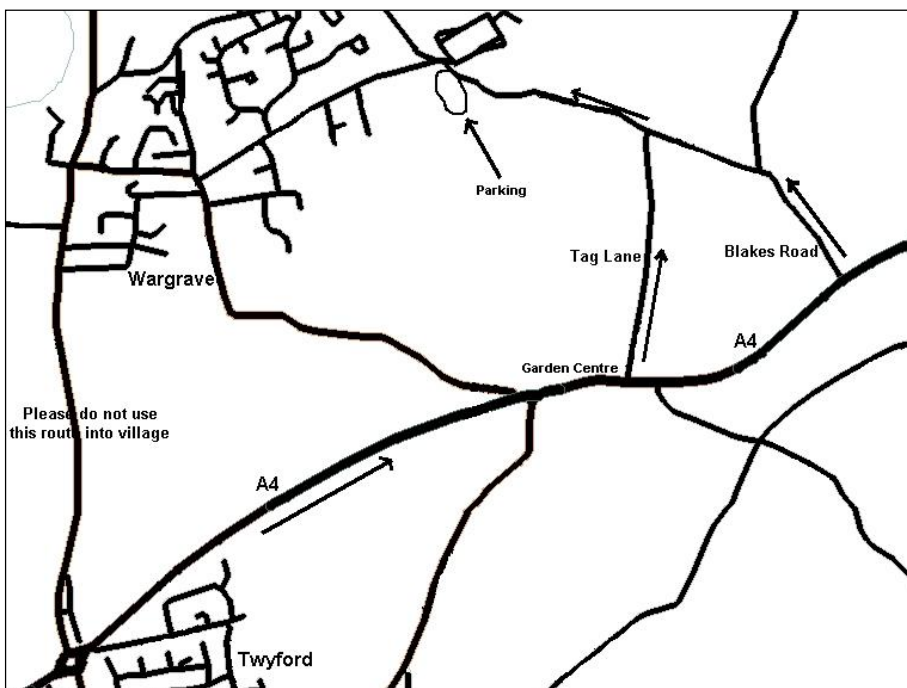

# Wargrave Charity 10K 2016 Course Map & Directions

Wargrave Charity 10K  
2016

Parking

## Directions

To approach the parking area please take either Tag Lane, or Blakes Road, off the A4. This avoids a lot of traffic having to pass through the village. **There is no access to parking from East View Road or Recreation Road, only via the field off Blakes Road, as signposted.**